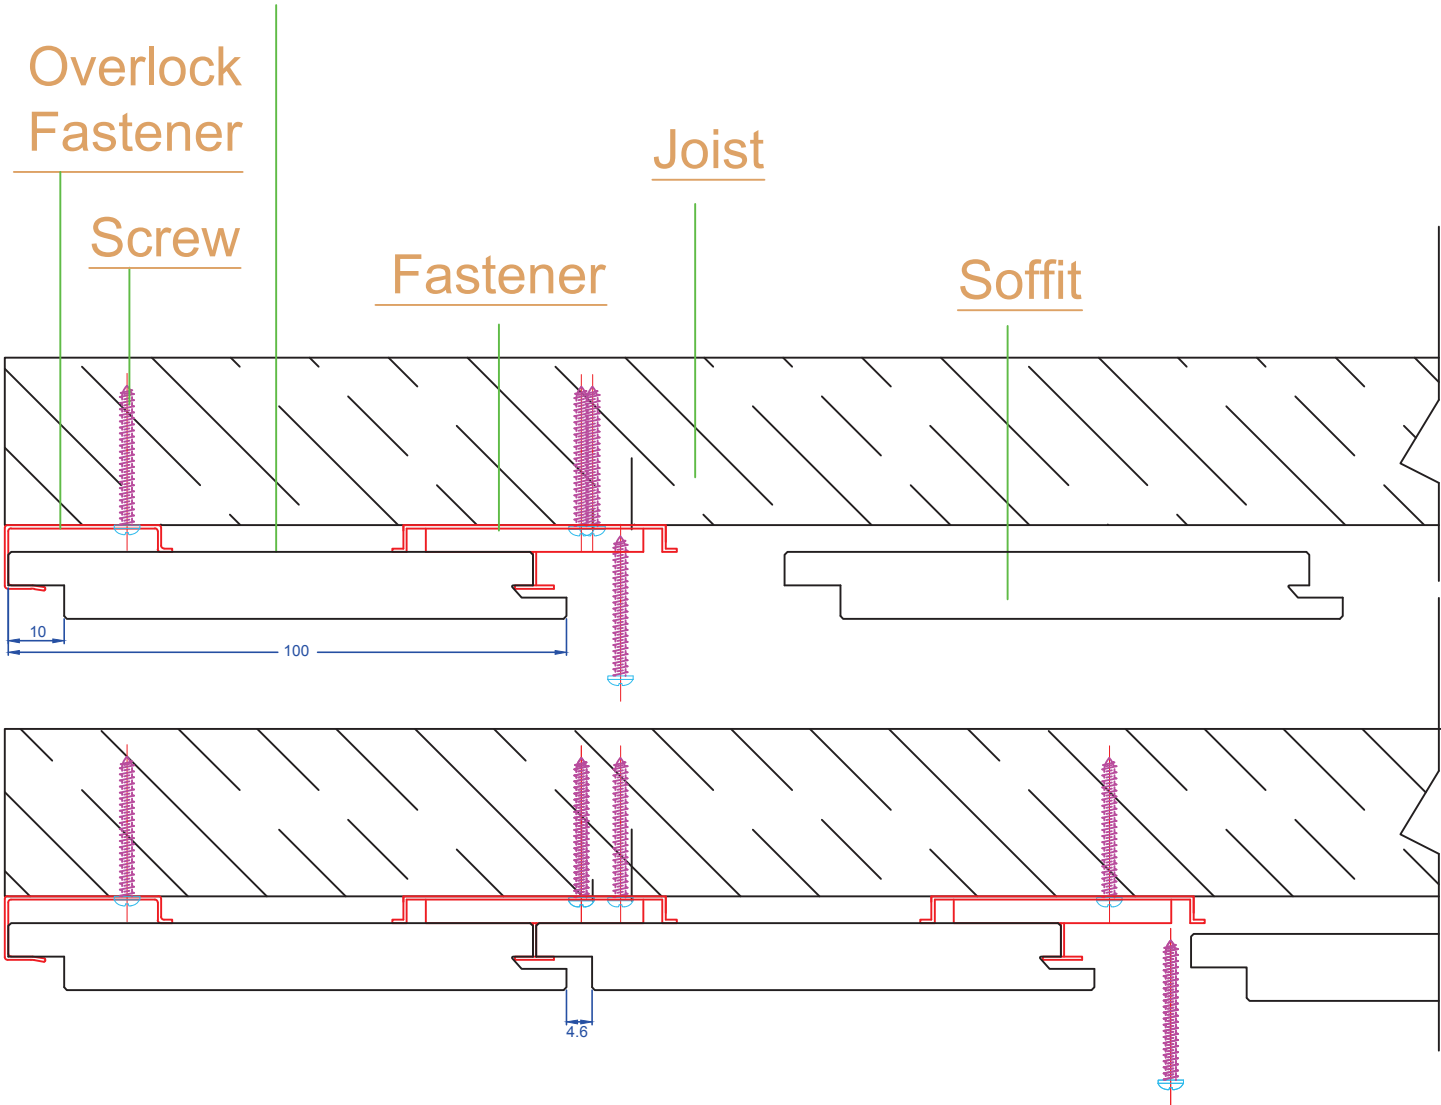

# First Soffit

Overlock  
Fastener

Screw

Fastener

Joist

Soffit

Soffit Installation

Top View: 47mm X 36mm  
Radius is R0.5mm

Front View: 47mm X 12mm

The Field Clip

Top View: 30mm X 25mm

Front View: 28mm X 11.4mm

The starter clip

24" center to center

36" center to center

Joist Spacing

Random

Staggered