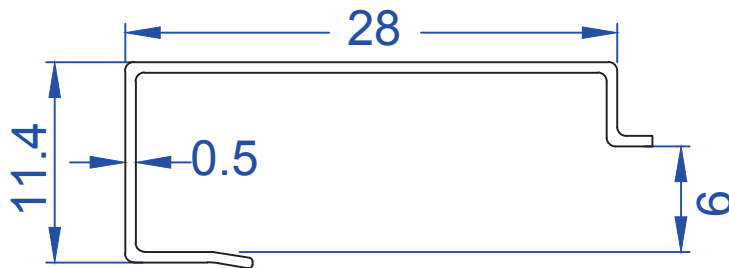

# First Soffit

Overlock  
Fastener

Screw

Fastener

Joist

Soffit

Soffit Installation

Top View: 47mm X 36mm  
Radius is R0.5mm

Front View: 47mm X 12mm

The Field Clip

Top View: 30mm X 25mm

Front View: 28mm X 11.4mm

The starter clip

24" center to center

36" center to center

Joist Spacing