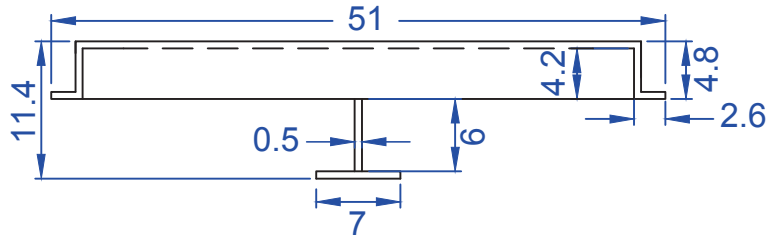

# First Soffit

Overlock  
Fastener

Screw

Fastener

Joist

Soffit

Soffit Installation

Top View: 47mm X 36mm  
Radius is R0.5mm

Front View: 47mm X 12mm

The Field Clip

Top View: 30mm X 25mm

Front View: 28mm X 11.4mm

The starter clip

24" center to center

36" center to center

Joist Spacing