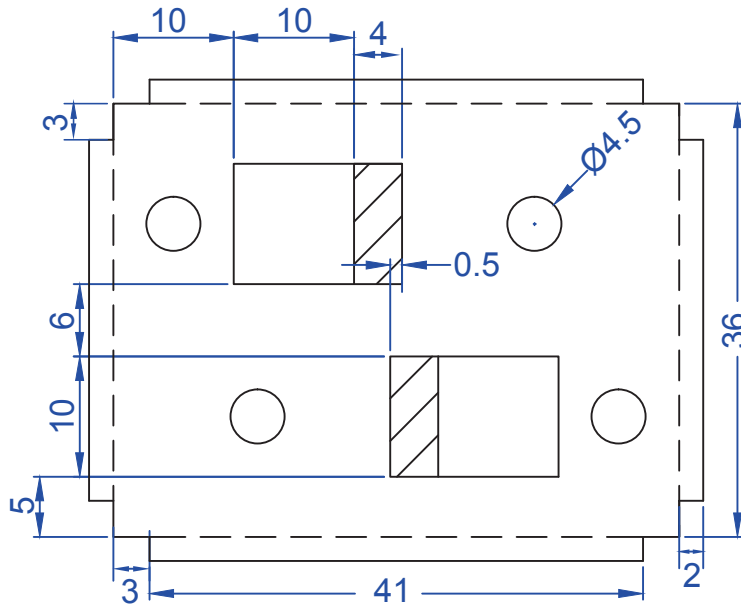

# First Soffit

Overlock  
Fastener

Screw

Fastener

Joist

Soffit

Soffit Installation

Top View: 47mm X 36mm  
Radius is R0.5mm

Front View: 47mm X 12mm

The Field Clip

Top View: 30mm X 25mm

Front View: 28mm X 11.4mm

The starter clip

24" center to center

36" center to center

Joist Spacing