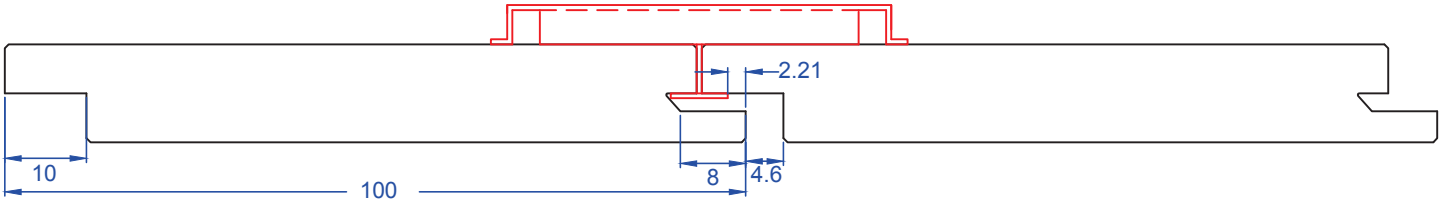

First Soffit Installation

Short Side Installation

# First Soffit

Overlock  
Fastener

Screw

Fastener

Joist

Soffit

Soffit Installation

Top View: 47mm X 36mm  
Radius is R0.5mm

Front View: 47mm X 12mm

The Field Clip

Top View: 30mm X 25mm

Front View: 28mm X 11.4mm

The starter clip

24" center to center

36" center to center

Joist Spacing