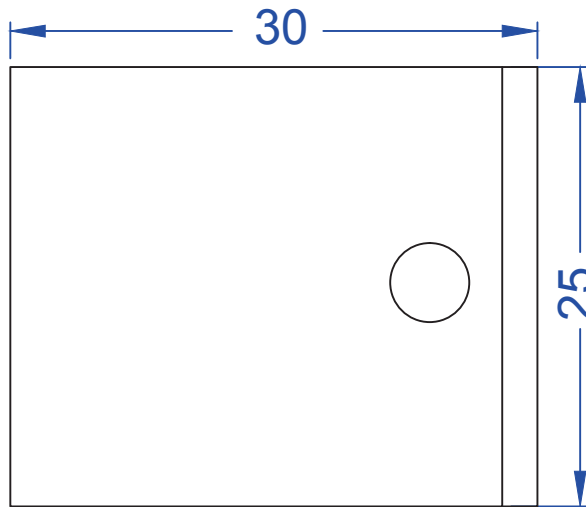

# First Soffit

Overlock  
Fastener

Screw

Fastener

Joist

Soffit

Soffit Installation

Top View: 47mm X 36mm  
Radius is R0.5mm

Front View: 47mm X 12mm

The Field Clip

Top View: 30mm X 25mm

Front View: 28mm X 11.4mm

The starter clip

24" center to center

36" center to center

Joist Spacing