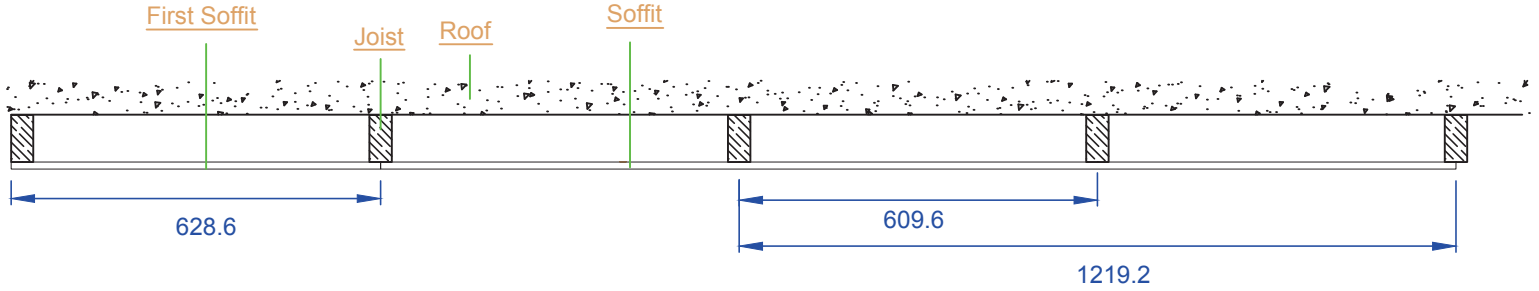

# First Soffit

Overlock  
Fastener

Screw

Fastener

Joist

Soffit

Soffit Installation

Top View: 47mm X 36mm  
Radius is R0.5mm

Front View: 47mm X 12mm

The Field Clip

Top View: 30mm X 25mm

Front View: 28mm X 11.4mm

The starter clip

24" center to center

36" center to center

Joist Spacing

Random

Staggered