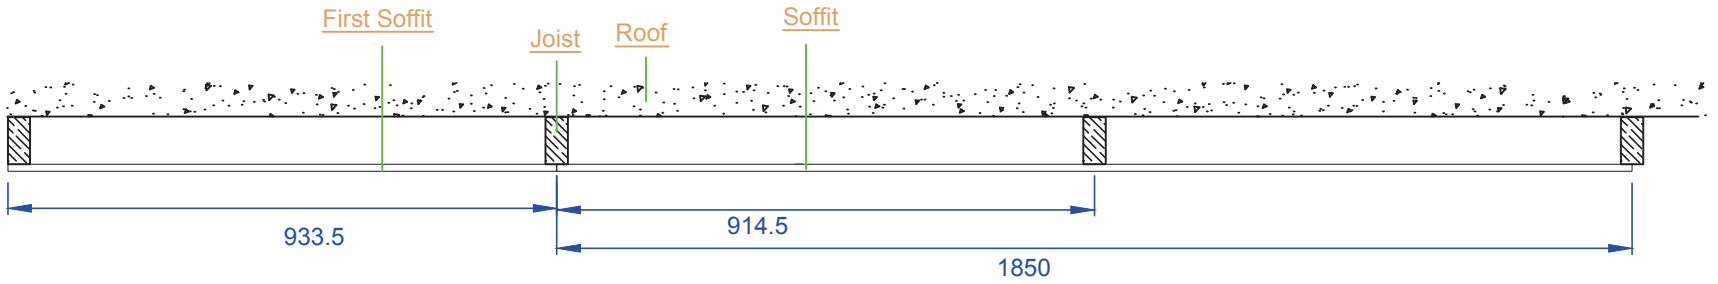

# First Soffit

Overlock  
Fastener

Screw

Fastener

Joist

Soffit

Soffit Installation

Top View: 47mm X 36mm  
Radius is R0.5mm

Front View: 47mm X 12mm

The Field Clip

Top View: 30mm X 25mm

Front View: 28mm X 11.4mm

The starter clip

24" center to center

36" center to center

Joist Spacing

Random

Staggered